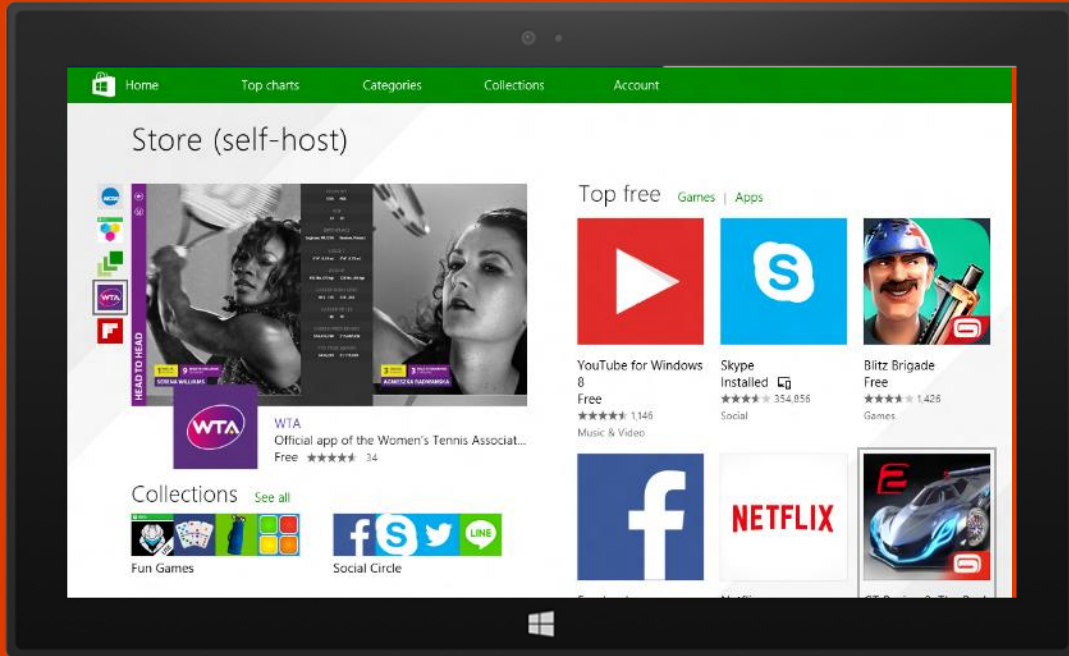

Flexible distribution

License reclaim/re-use

Curated education app store

Today

Windows Store

- Modern apps
- Sign in with MSA
- Pay with credit card, gift card, PayPal, Alipay, INICIS, mobile operators (Phone)