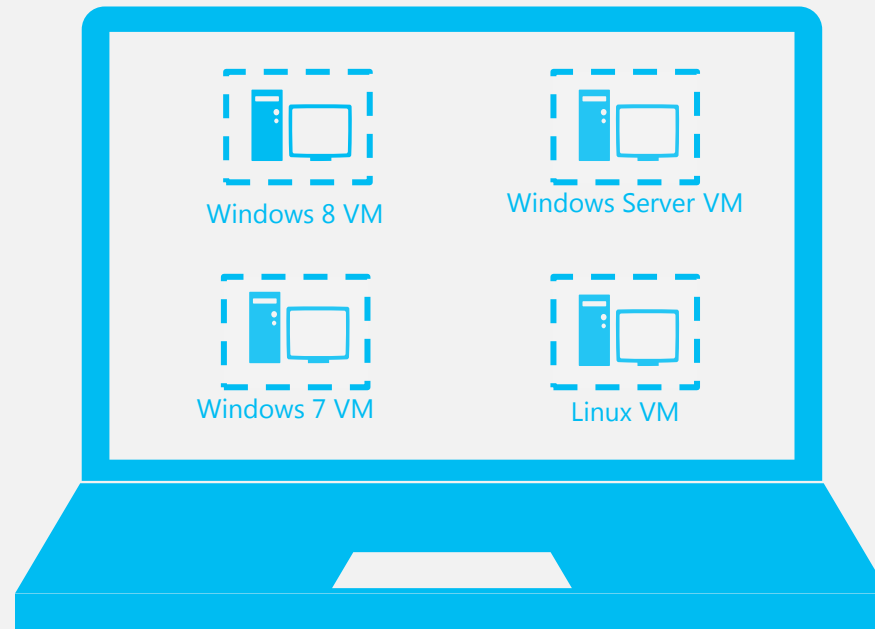

# Windows 8.1: Workplace Join

Manage access to school data

Register personal devices

Simple for user

Device enrollment with Windows  
Intune

# Simplify Virtual Desktops: Diverse OS environments with Client Hyper-V\*

Run multiple operating systems on a single Windows 8 PC