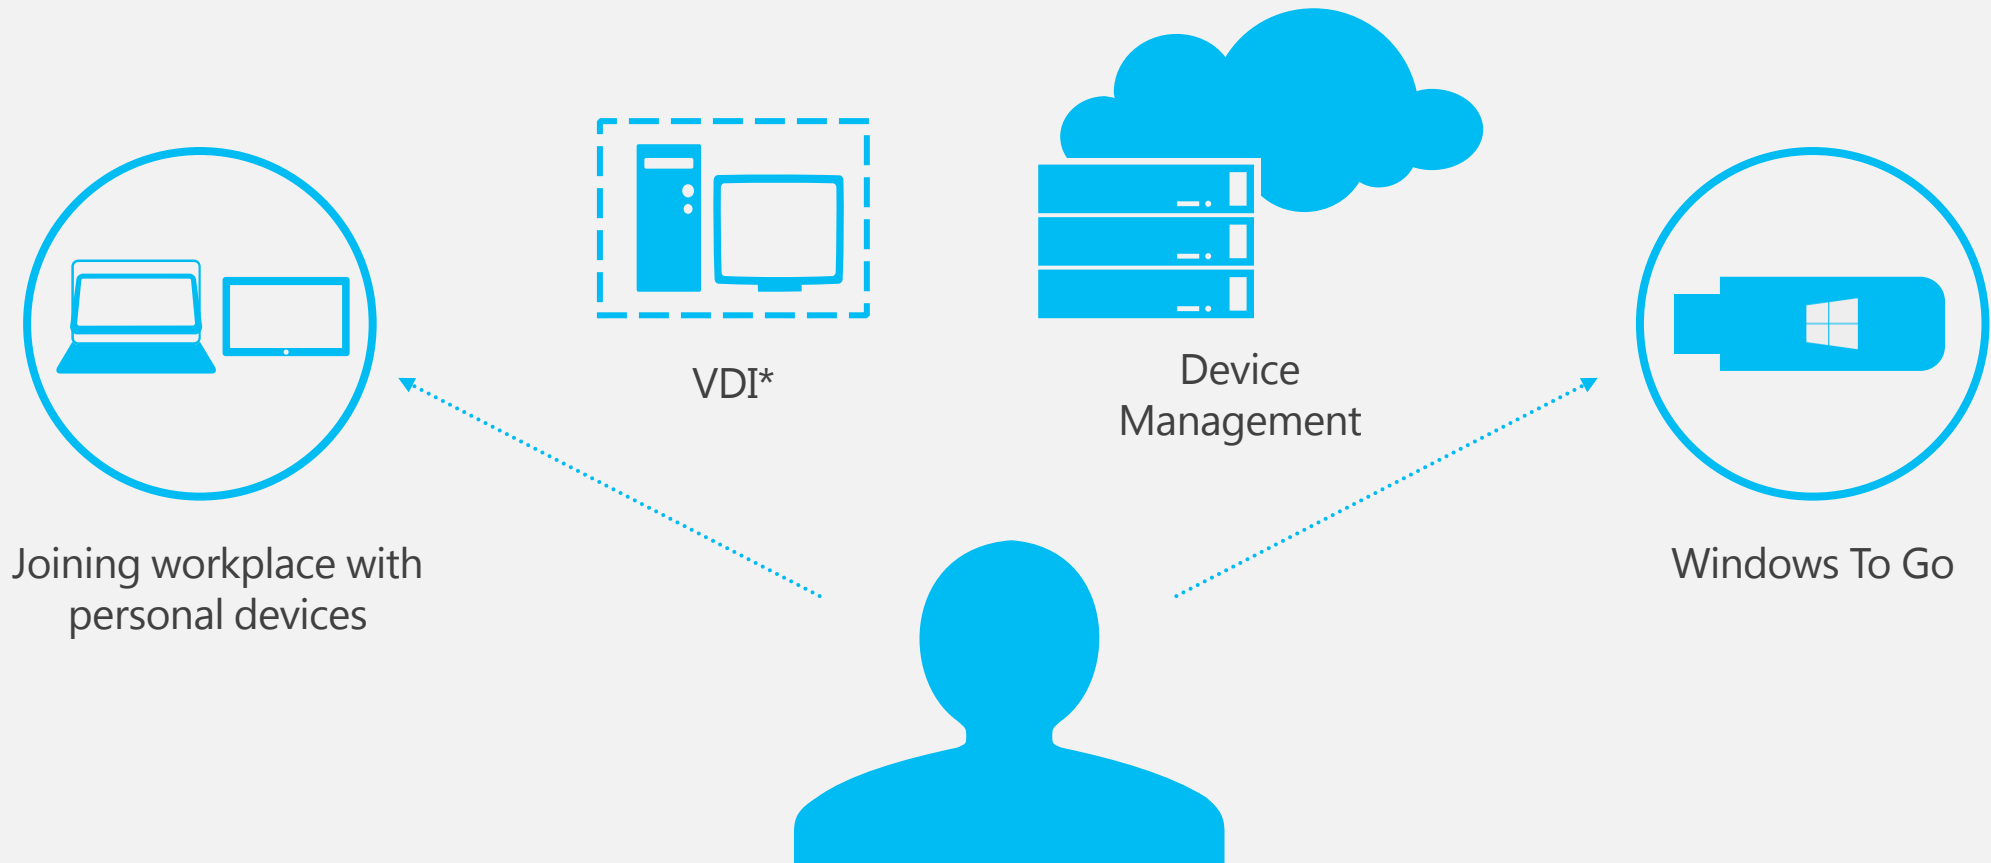

Empower BYOD

Flexible solutions for your school

*Powered by Remote Desktop Services